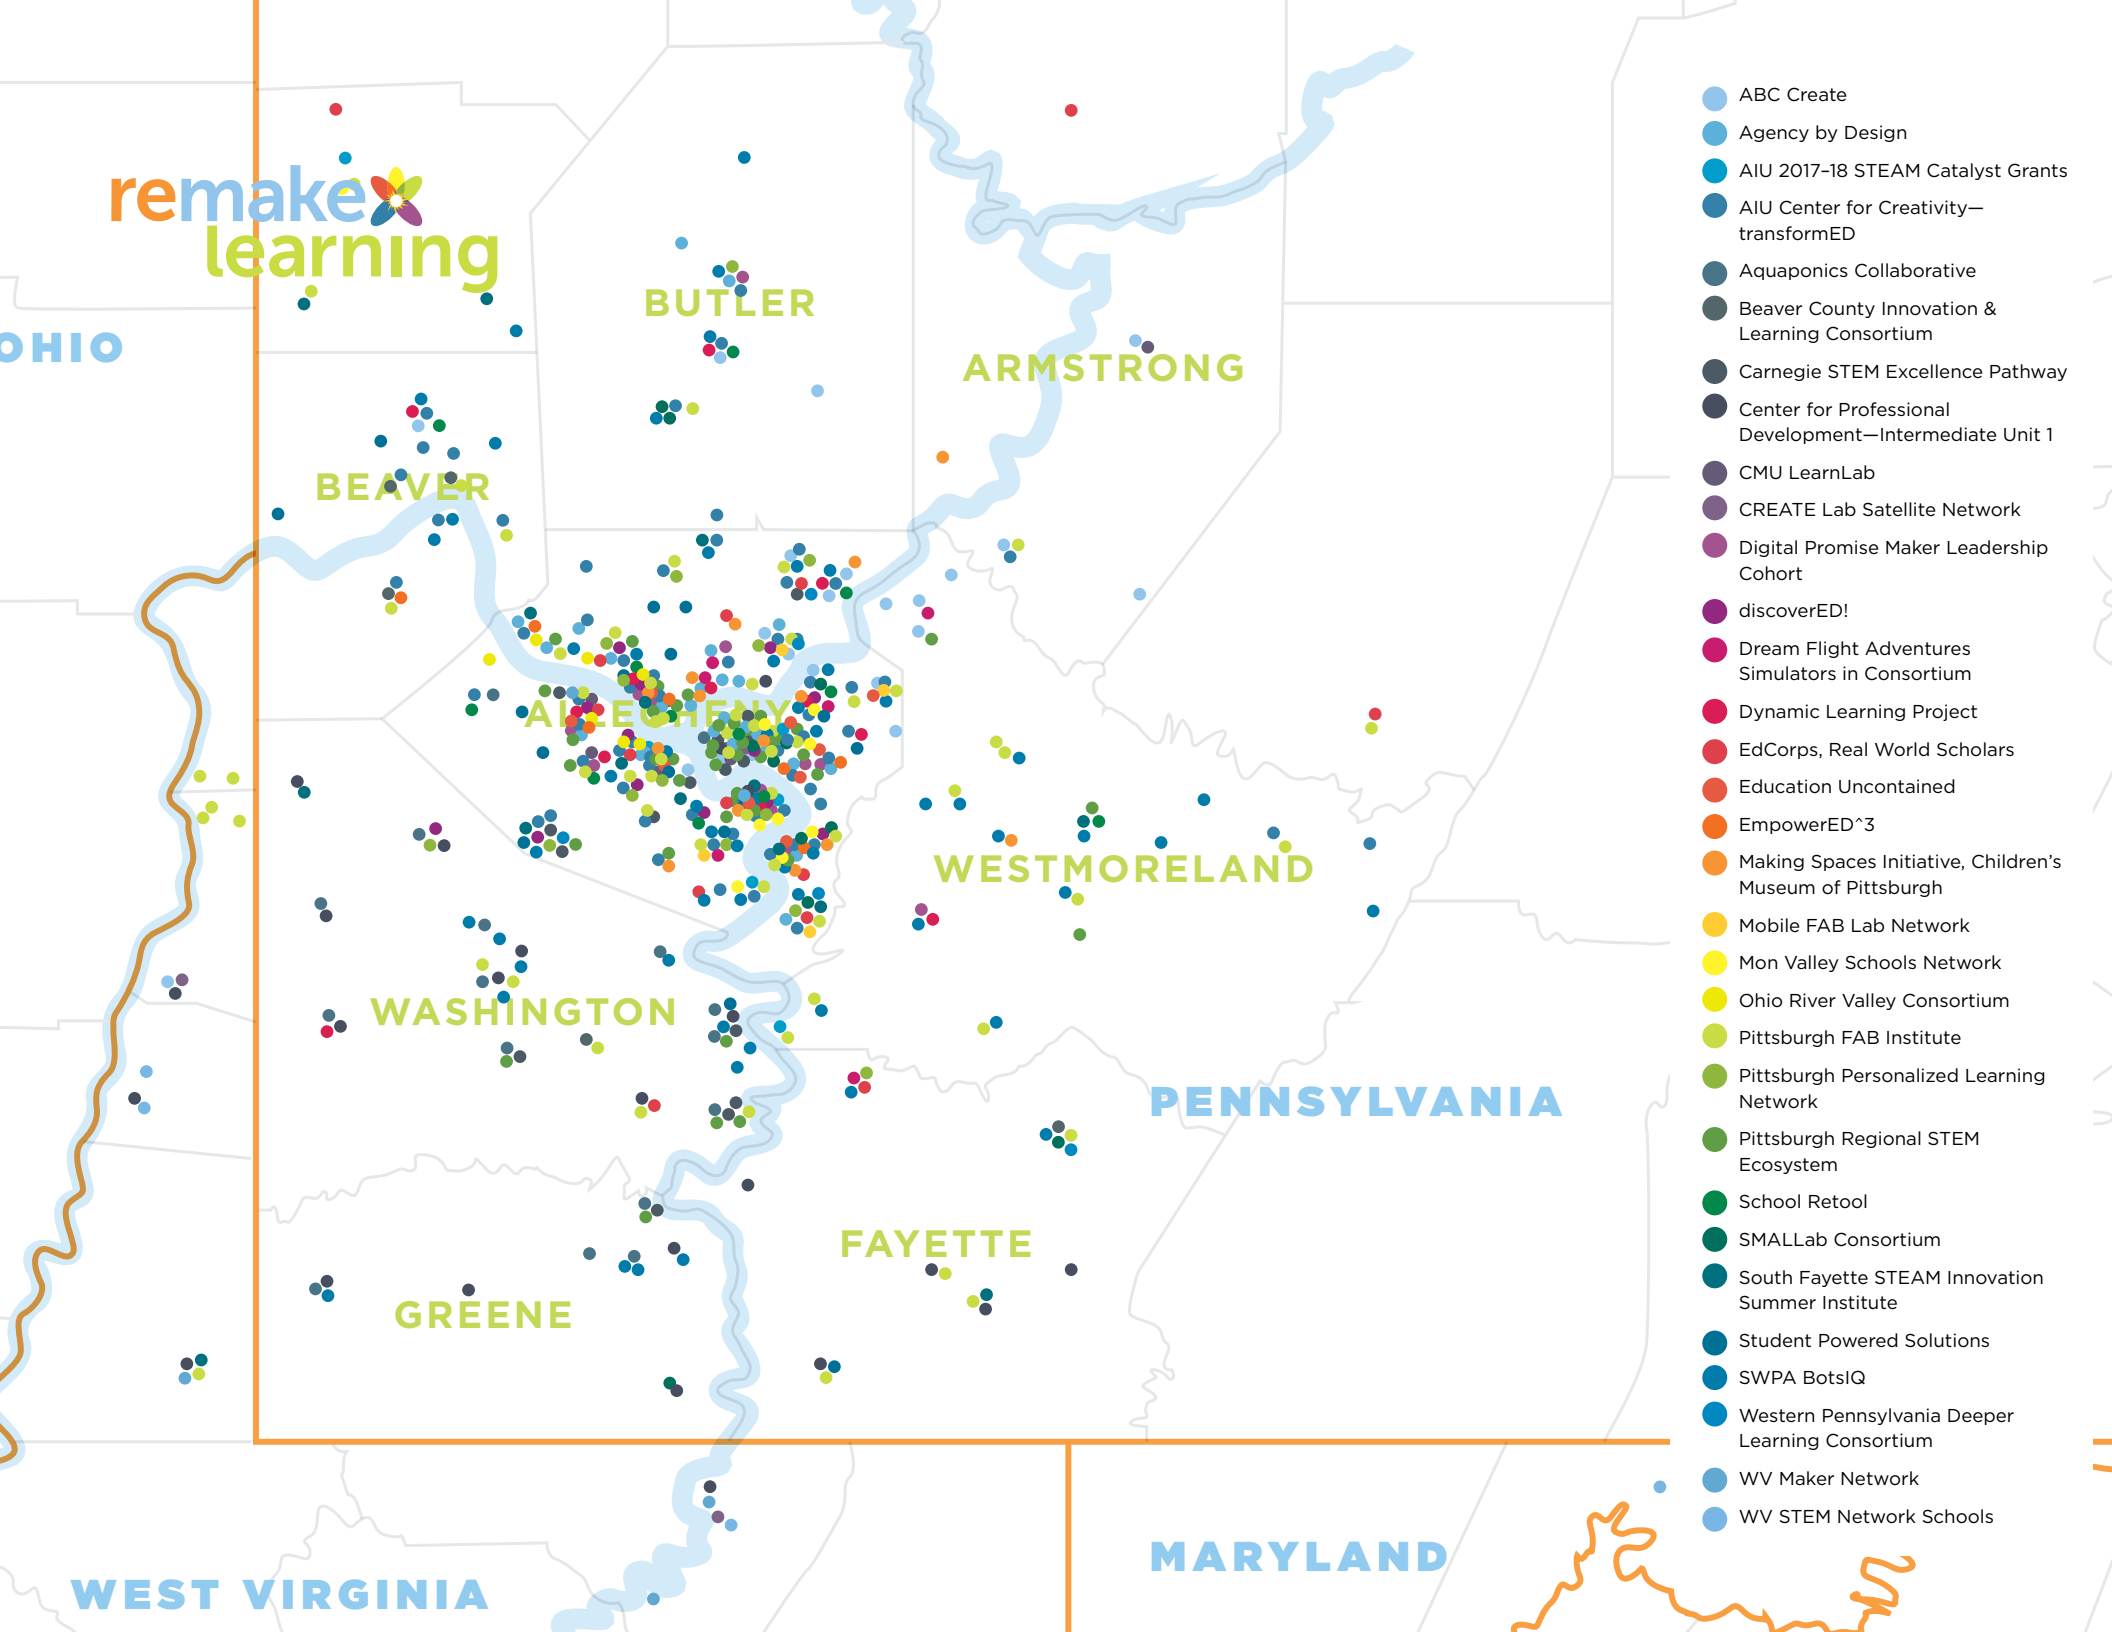

remake  
learning

- ABC Create
- Agency by Design
- AIU 2017-18 STEAM Catalyst Grants
- AIU Center for Creativity—transformED
- Aquaponics Collaborative
- Beaver County Innovation & Learning Consortium
- Carnegie STEM Excellence Pathway
- Center for Professional Development—Intermediate Unit 1
- CMU LearnLab
- CREATE Lab Satellite Network
- Digital Promise Maker Leadership Cohort
- discoverED!
- Dream Flight Adventures Simulators in Consortium
- Dynamic Learning Project
- EdCorps, Real World Scholars
- Education Uncontained
- EmpowerED<sup>3</sup>
- Making Spaces Initiative, Children's Museum of Pittsburgh
- Mobile FAB Lab Network
- Mon Valley Schools Network
- Ohio River Valley Consortium
- Pittsburgh FAB Institute
- Pittsburgh Personalized Learning Network
- Pittsburgh Regional STEM Ecosystem
- School Retool
- SMALLab Consortium
- South Fayette STEAM Innovation Summer Institute
- Student Powered Solutions
- SWPA BotsIQ
- Western Pennsylvania Deeper Learning Consortium
- WV Maker Network
- WV STEM Network Schools